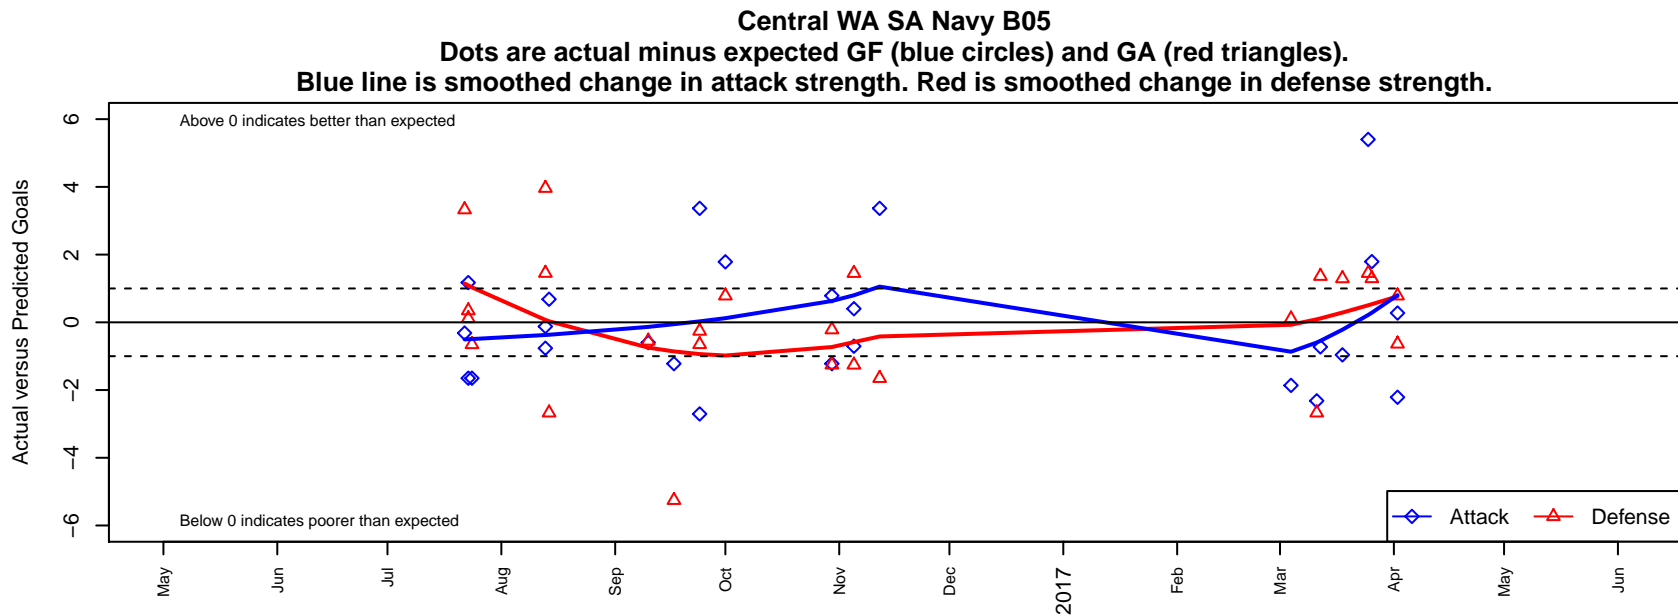

## Central WA SA Navy B05

Central WA Soccer Academy  
 Yakima, WA  
 B05 total strength=627  
 attack=1.07 defense=0.28  
 fall league = PSPL Classic 1 U12  
 spr league = Spr PSPL Classic 1 U12  
 notes= Jasso 2016

**attack and defense variance (black dot)  
relative to other teams  
and top 10 in region**

**attack and defense rating  
relative to others at age  
and all opponents in last 13 months**

**Performance relative to 13 month average**