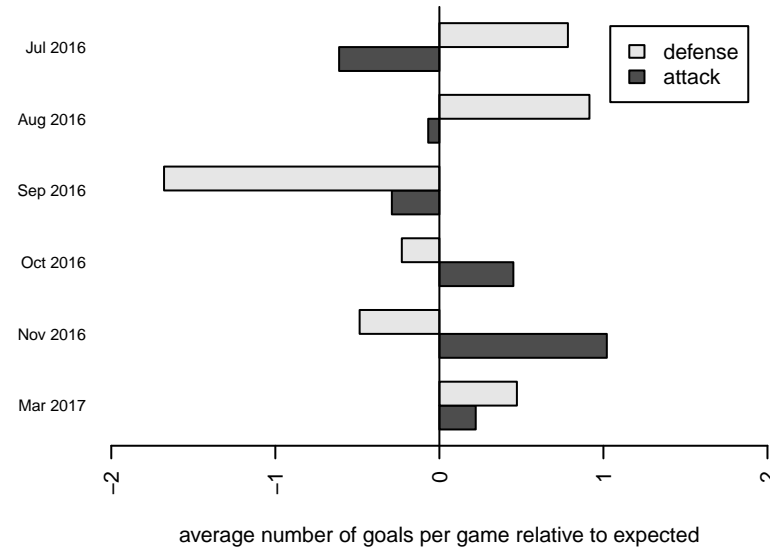

Performance relative to 13 month average