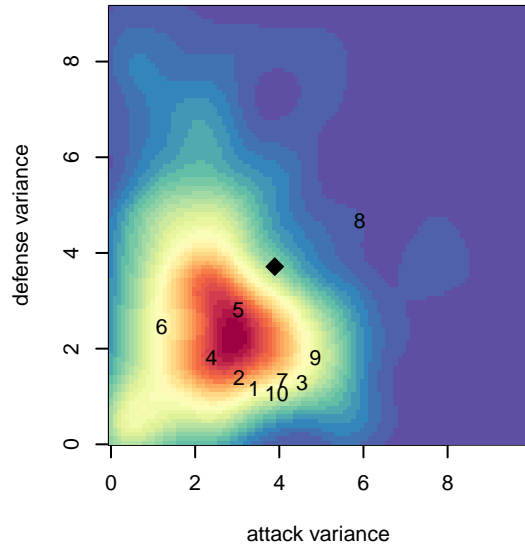

## Central WA SA Navy B05

Central WA Soccer Academy  
 Yakima, WA  
 B05 total strength=627  
 attack=1.07 defense=0.28  
 fall league = PSPL Classic 1 U12  
 spr league = Spr PSPL Classic 1 U12  
 notes= Jasso 2016

**attack and defense variance (black dot)  
relative to other teams  
and top 10 in region**

**attack and defense rating  
relative to others at age  
and all opponents in last 13 months**

**Performance relative to 13 month average**