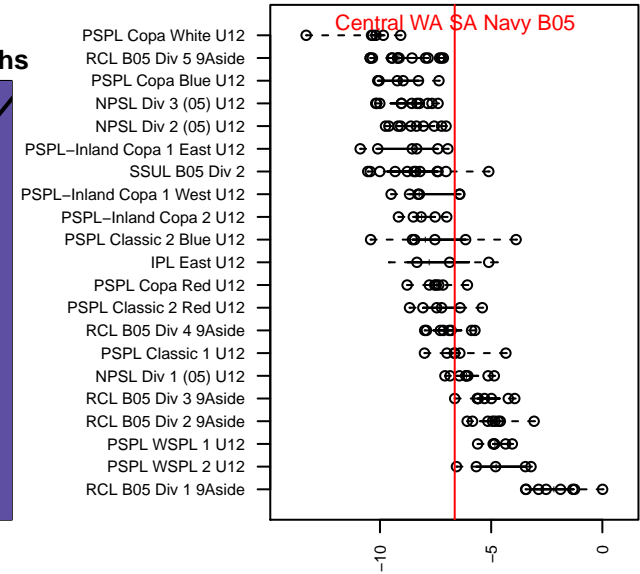

## Central WA SA Navy B05

Central WA Soccer Academy  
 Yakima, WA  
 B05 total strength=627  
 attack=1.07 defense=0.28  
 fall league = PSPL Classic 1 U12  
 spr league = Spr PSPL Classic 1 U12  
 notes= Jasso 2016

alt names used:  
 CW SOUNDERS B05 NAVY  
 CWSA B05 Jasso  
 CW Sounders-Jasso  
 CWSA B05 Jasso

Venues played:  
 2016 Sounders FC Cup BU12 Silver  
 2016 Central WA Super Cup U12 Gold 9v9  
 2016 PSPL Classic 1 U12  
 2016 Spr PSPL Classic 1 U12

**attack and defense variance (black dot)  
relative to other teams  
and top 10 in region**

**attack and defense rating  
relative to others at age  
and all opponents in last 13 months**

**Performance relative to 13 month average**